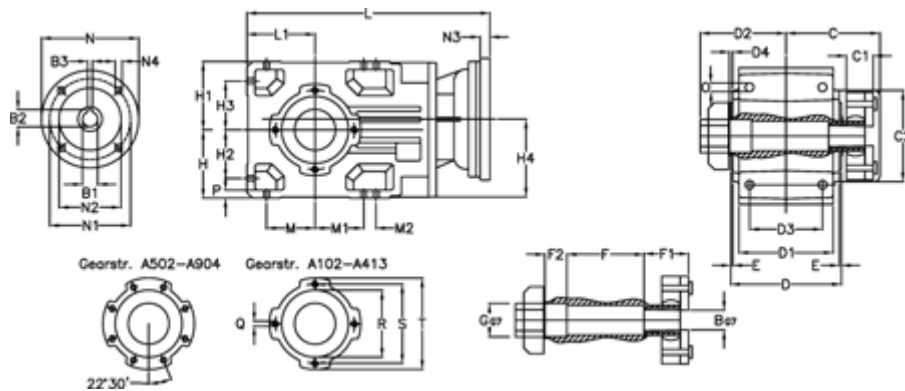

Article number: 296003520186220

Description: Bevel helical gearbox
A353QF30-201,8-P63B5

Measures

| | | | | |
|-----------|---------------------------------|------------|-----------|------------|
| B = 30 | D1 = 166 | F2 = 53 | L = 417.0 | N3 = 4 |
| B1 = 11 | D2 = 80 | G = 42 | L1 = 100 | N4 = M8x19 |
| B2 = 12.8 | D3 = 135 | GA = 43 | M = 73.0 | O = 12.0 |
| B3 = 4 | d4 = 5.0 | H = 100 | M1 = 73.0 | P = 11 |
| C = 70.0 | Description = A353 QF-xx P63 B5 | H1 = 100 | M2 = 11 | Q = M10x17 |
| C1 = 24 | E = 3.5 | H2 = 73.0 | N = 140 | R = 110 |
| C2 = 90.0 | F = 12.0 | H3 = 73.0 | N1 = 115 | S = 130 |
| D = 173 | F1 = 48.0 | H4 = 114.0 | N2 = 95 | T = 150 |